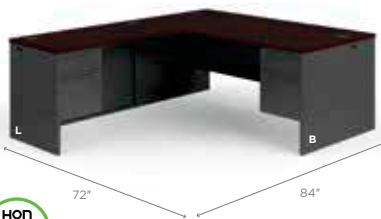

TOP SELLER

Upscale Look. Practical Price.

These rugged, good-looking 38000 Series workstations feature high-pressure laminate tops, waterfall-shaped edges, and a durable steel body, all engineered and constructed to meet best-in-class industry standards.

TOP SELLER

TOP SELLER

Non-handed Design

TOP SELLER

HON 38000 SERIES

72" X 84" L-STATION, LEFT HANDED & RIGHT HANDED

- This desk configuration provides generous worksurface area for a productive environment
- 2 locking box/supply drawers and 2 locking file drawers
- SCS & level certified

Bundled solution contains:

Right Handed (RH) Pedestal Desk: B, L

Left Handed (LH) Pedestal Desk: C, K

See chart on page 33 to order individual pieces.

M	HON SKU	GTM SKU
N/S	H38LR7284NS (RH)	HON38LR7284NS
N/S	H38LL7284NS (LH)	HON38LL7284NS

$2,212 LIST

HON 38000 SERIES

60" X 96" DESK CREDENZA WITH STACK-ON STORAGE

- This private office workstation configuration provides great storage solutions
- 4 locking box/supply drawers, 4 locking file drawers and 2 locking flipper doors for extra storage capacity
- Required clearance between desk and credenza is 42"
- SCS & level certified

Bundled solution contains: A, D, H, J

See chart on page 33 to order individual pieces.

M	HON SKU	GTM SKU
N/S	H38DCH6096NS	HON38DCH6096NS

$3,661 LIST

HON 38000 SERIES

72" X 108" U-STATION WITH STACK-ON STORAGE, LEFT HANDED & RIGHT HANDED

- This configuration offers multiple worksurface areas, and doubles as a meeting space
- 2 locking box/supply drawers, 2 locking file drawers and 2 locking flipper doors for extra storage capacity
- SCS & level certified

Bundled solution contains:

Right Handed (RH) Pedestal Desk: B, F, G, I, M

Left Handed (LH) Pedestal Desk: C, E, G, I, M

See chart on page 33 to order individual pieces.