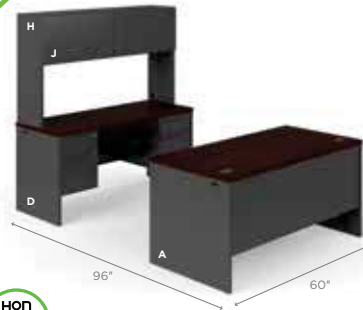

TOP SELLER

Non-handed Design

TOP SELLER