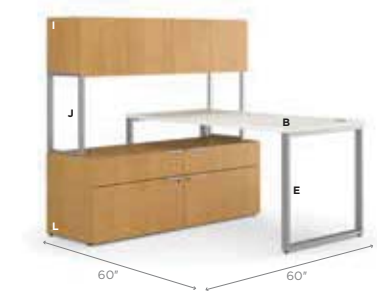

M MATERIALS

LAMINATE

METAL

C Harvest B9 Silver Mesh T1 Platinum Metallic

Available material selections for each product are identified next to the **M** icon. Larger material references can be found on pages 48-49.

Non-handed Design