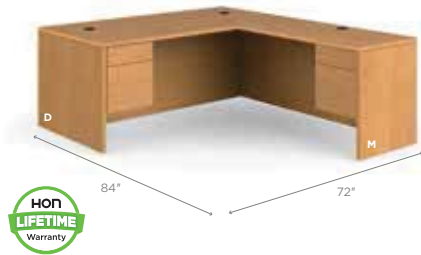

LAMINATE

Available material selections for each product are identified next to the **M** icon. Larger material references can be found on pages 48-49.

HON 10500 SERIES

72" X 84" L-STATION, LEFT HANDED & RIGHT HANDED

- Spacious design provides worksurface area for documents and technology
- 2 locking box/supply drawers and 2 locking file drawers for storage and security
- SCS & level certified

Bundled solution contains:
Right Handed (RH) Pedestal Desk: C, N
Left Handed (LH) Pedestal Desk: D, M
See chart below to order individual pieces.

M	HON SKU	GTM SKU
C	H105LR7284C (RH)	HON105LR7284C
C	H105LL7284C (LH)	HON105LL7284C
N	H105LR7284N (RH)	HON105LR7284N
N	H105LL7284N (LH)	HON105LL7284N

$1,777 LIST

HON 10500 SERIES

72" X 84" L-STATION WITH STACK-ON STORAGE, LEFT HANDED & RIGHT HANDED

- Spacious design provides worksurface area for documents and technology with overhead storage
- 2 locking box/supply drawers and 2 locking file drawers for storage and security
- SCS & level certified

Bundled solution contains:
Right Handed (RH) Pedestal Desk: C, K, N
Left Handed (LH) Pedestal Desk: D, K, M
See chart below to order individual pieces.

M	HON SKU	GTM SKU
C	H105LRH7284C (RH)	HON105LRH7284C
C	H105LLH7284C (LH)	HON105LLH7284C
N	H105LRH7284N (RH)	HON105LRH7284N
N	H105LLH7284N (LH)	HON105LLH7284N

$2,504 LIST

HON 10500 SERIES

72" X 107" U-STATION WITH STACK-ON STORAGE, LEFT HANDED & RIGHT HANDED

- Spacious design provides vast worksurface area for documents, business machines and meetings
- 2 locking box/supply drawers and 2 locking file drawers for storage and security
- SCS & level certified

Bundled solution contains:
Right Handed (RH) Pedestal Desk: C, H, I, L
Left Handed (LH) Pedestal Desk: D, G, J, M
See chart below to order individual pieces.

M	HON SKU	GTM SKU
C	H105URH72108C (RH)	HON105URH72108C
C	H105ULH72108C (LH)	HON105ULH72108C
N	H105URH72108N (RH)	HON105URH72108N
N	H105ULH72108N (LH)	HON105ULH72108N

$3,130 LIST

Order Individual Pieces