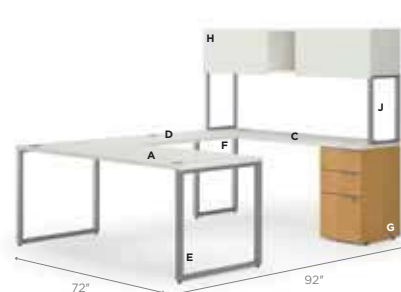

Non-handed Design